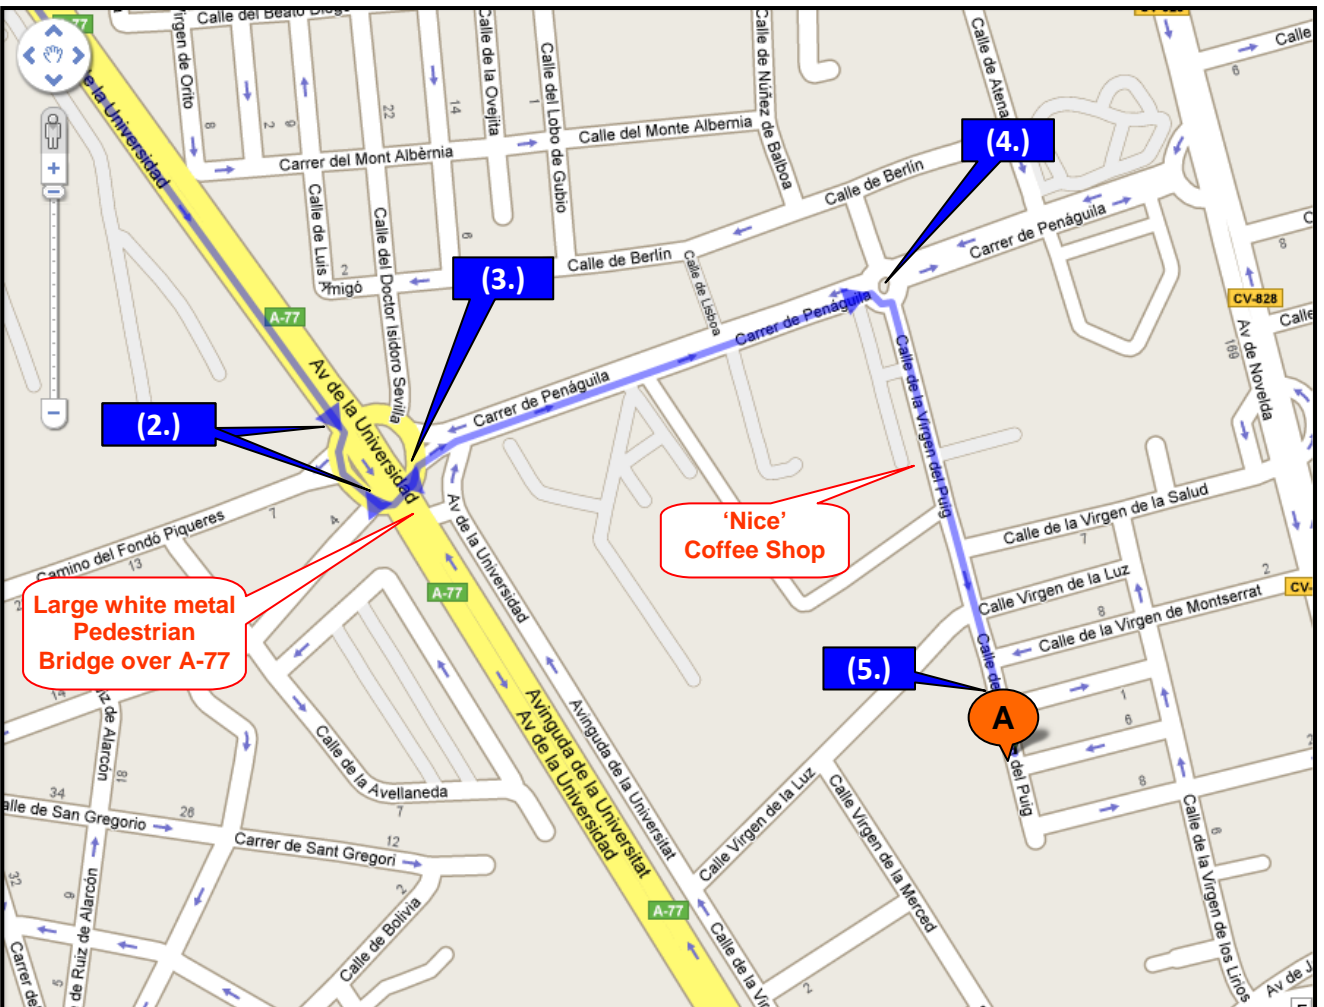

Directions to:

(Updated 3rd March 2009)

AA AREA 21 ASSEMBLY ROOM Calle Virgen del Puig 3 Bajo, 03009, ALICANTE

- (1.) Come off the **A-70** at **Junction 12 'Universidad'** and at the roundabout, take the exit onto **A-77 Av de la Universidad** heading to **Alicante** (ie south east towards the sea). 1.6 km
- (2.) After 1.6km you will see a white pedestrian bridge over the road and before reaching the traffic lights **turn off to the right** to join the traffic at the lights waiting **to cross the A-77**. 68m
- (3.) **Cross the A-77** and then after crossing, take a **slight right** into **Carrer de Penáguila** 30m
- (4.) At the roundabout, take the **1st** exit turning right into **Calle de la Virgen del Puig** 300m
- (5.) The **Assembly Room** is in a row of lock-up shops under apartments about 300m down on the right hand-side. There is parking all along this road. The 'nice' coffee shop is about 200m back up the road. 300m

AA AREA 21 ASSEMBLY ROOM Calle Virgen del Puig 3 Bajo, 03009, ALICANTE

There are parking spaces all along the street. The office, which is in a row of lock-up shops with apartments above, is on the right hand-side - just before on the left, there is a church.