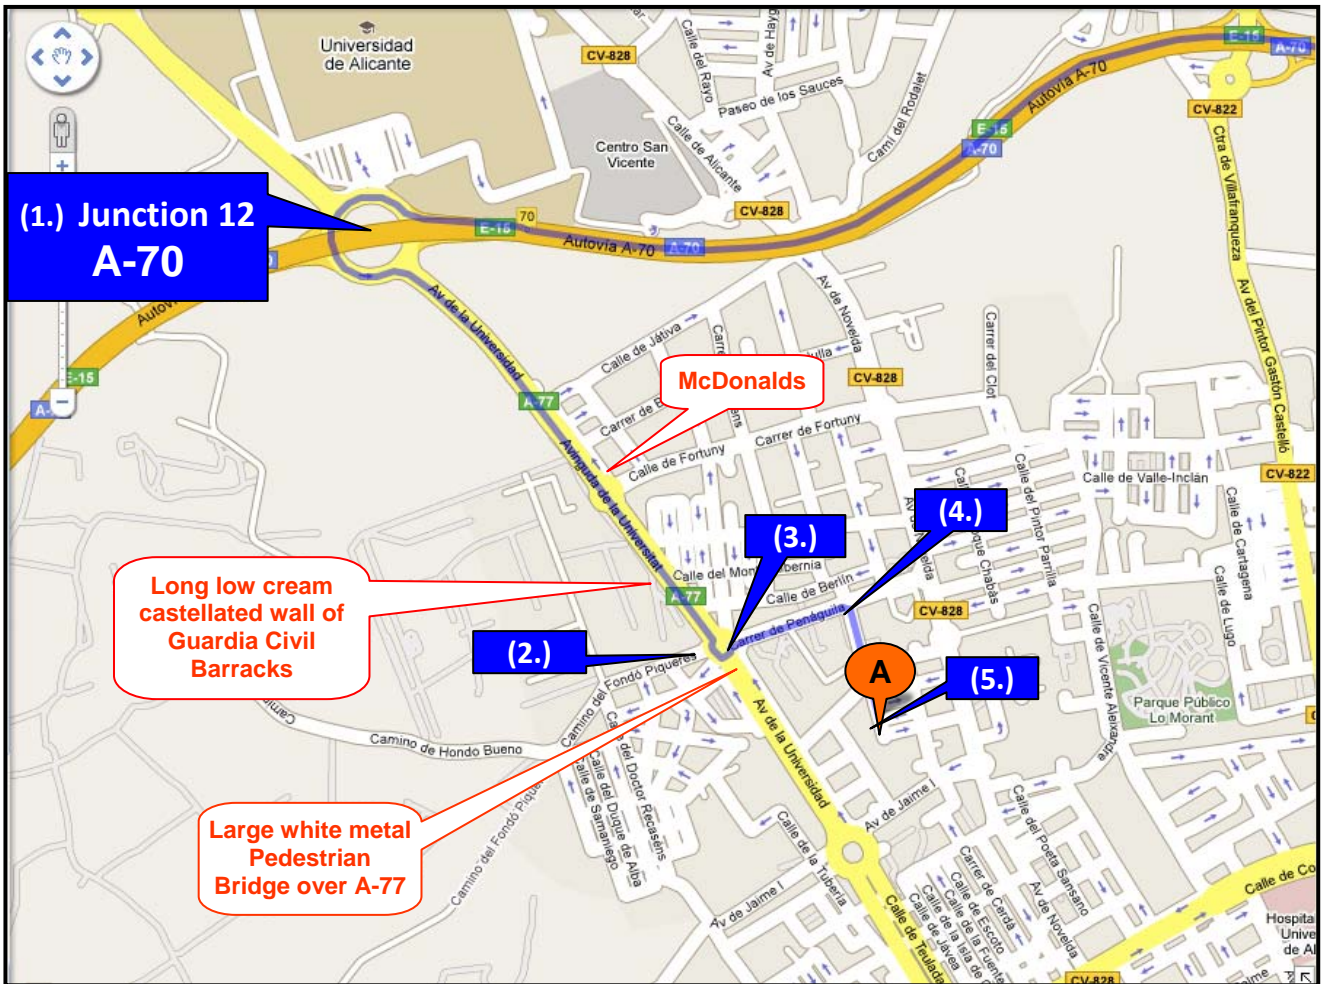

Directions to:

(Updated 3rd March 2009)

AA AREA 21 ASSEMBLY ROOM Calle Virgen del Puig 3 Bajo, 03009, ALICANTE

- (1.) Come off the **A-70** at **Junction 12 'Universidad'** and at the roundabout, take the exit onto **A-77 Av de la Universidad** heading to **Alicante** (ie south east towards the sea). 1.6 km
- (2.) After 1.6km you will see a white pedestrian bridge over the road and before reaching the traffic lights **turn off to the right** to join the traffic at the lights waiting **to cross the A-77**. 68m
- (3.) **Cross the A-77** and then after crossing, take a **slight right** into **Carrer de Penáguila** 30m
- (4.) At the roundabout, take the **1st** exit turning right into **Calle de la Virgen del Puig** 300m
- (5.) The **Assembly Room** is in a row of lock-up shops under apartments about 300m down on the right hand-side. There is parking all along this road. The 'nice' coffee shop is about 200m back up the road. 300m

AA AREA 21 ASSEMBLY ROOM Calle Virgen del Puig 3 Bajo, 03009, ALICANTE

There are parking spaces all along the street. The office, which is in a row of lock-up shops with apartments above, is on the right hand-side - just before on the left, there is a church.